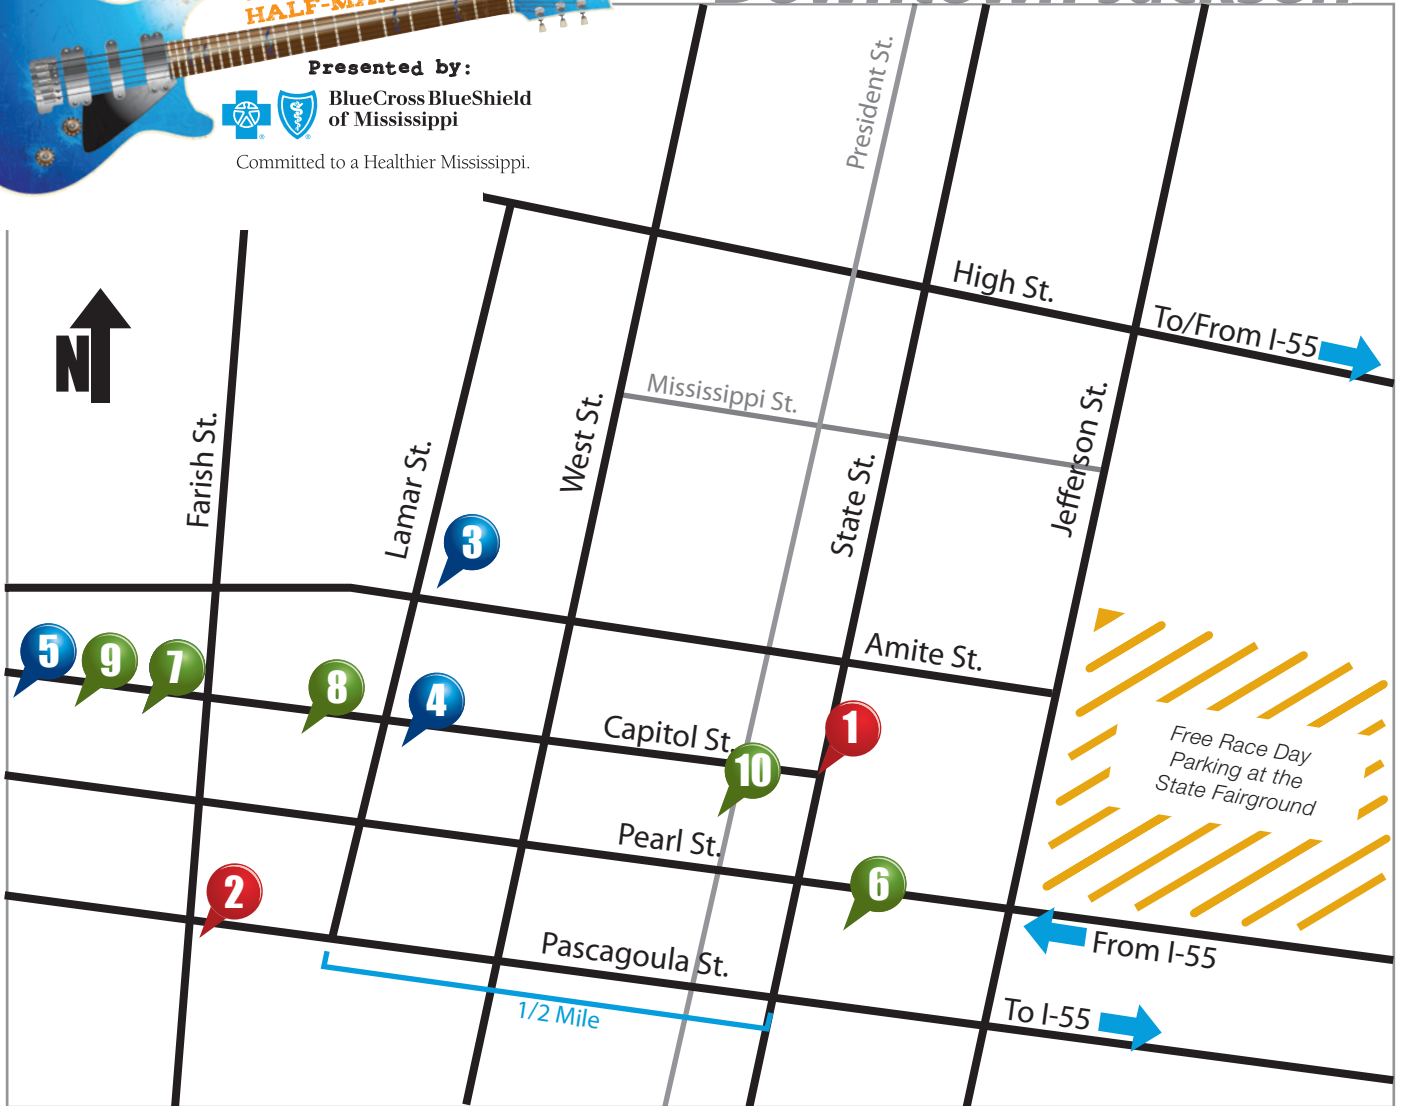

MISSISSIPPI BLUES

MARATHON &
HALF-MARATHON

Presented by:

BlueCross BlueShield
of Mississippi

Committed to a Healthier Mississippi.

www.msbluesmarathon.com

saturday, january 7, 2012

Downtown Jackson

Not all roads are shown. Scale is approximate.

Marathon Event Locations

1. Start/Finish
(100 South State Street
Jackson, MS 39201)
2. Jackson Convention Complex
(MBM Expo Location -
105 East Pascagoula Street
Jackson, MS 39201)

Hotels

3. Jackson Marriott
4. The Roberts Walthall
5. Hilton Garden Inn

Restaurants

6. Hal & Mal's
7. Parlor Market
8. The Elite
9. Mayflower
10. Underground 119